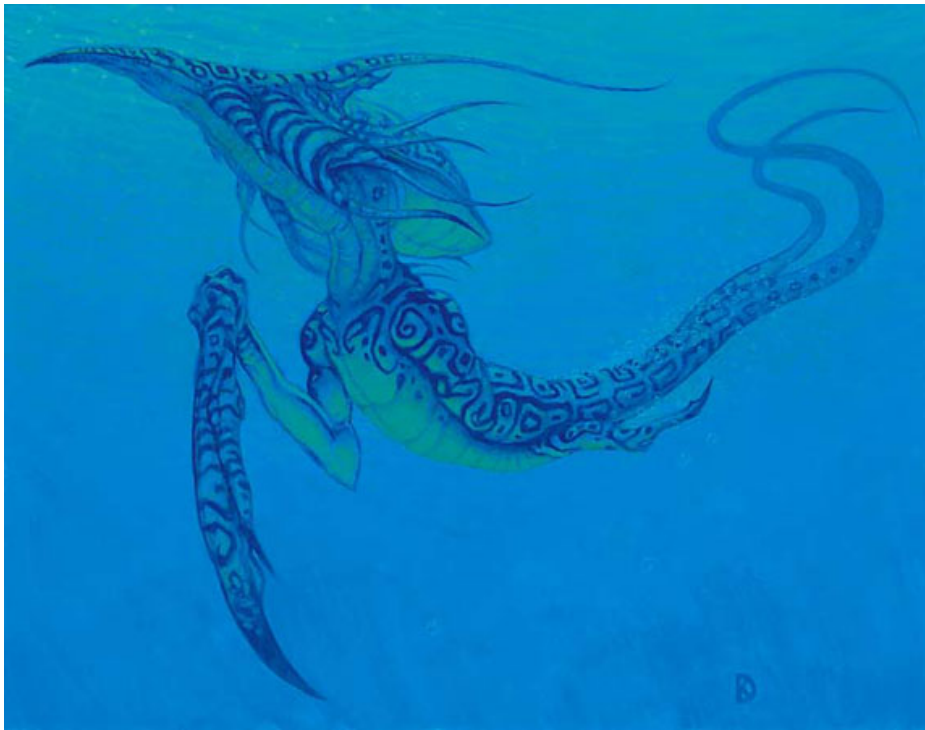

4. Card

And finally, here is the card as you can see it in booster packs.

[Magic Arcana](#) archive